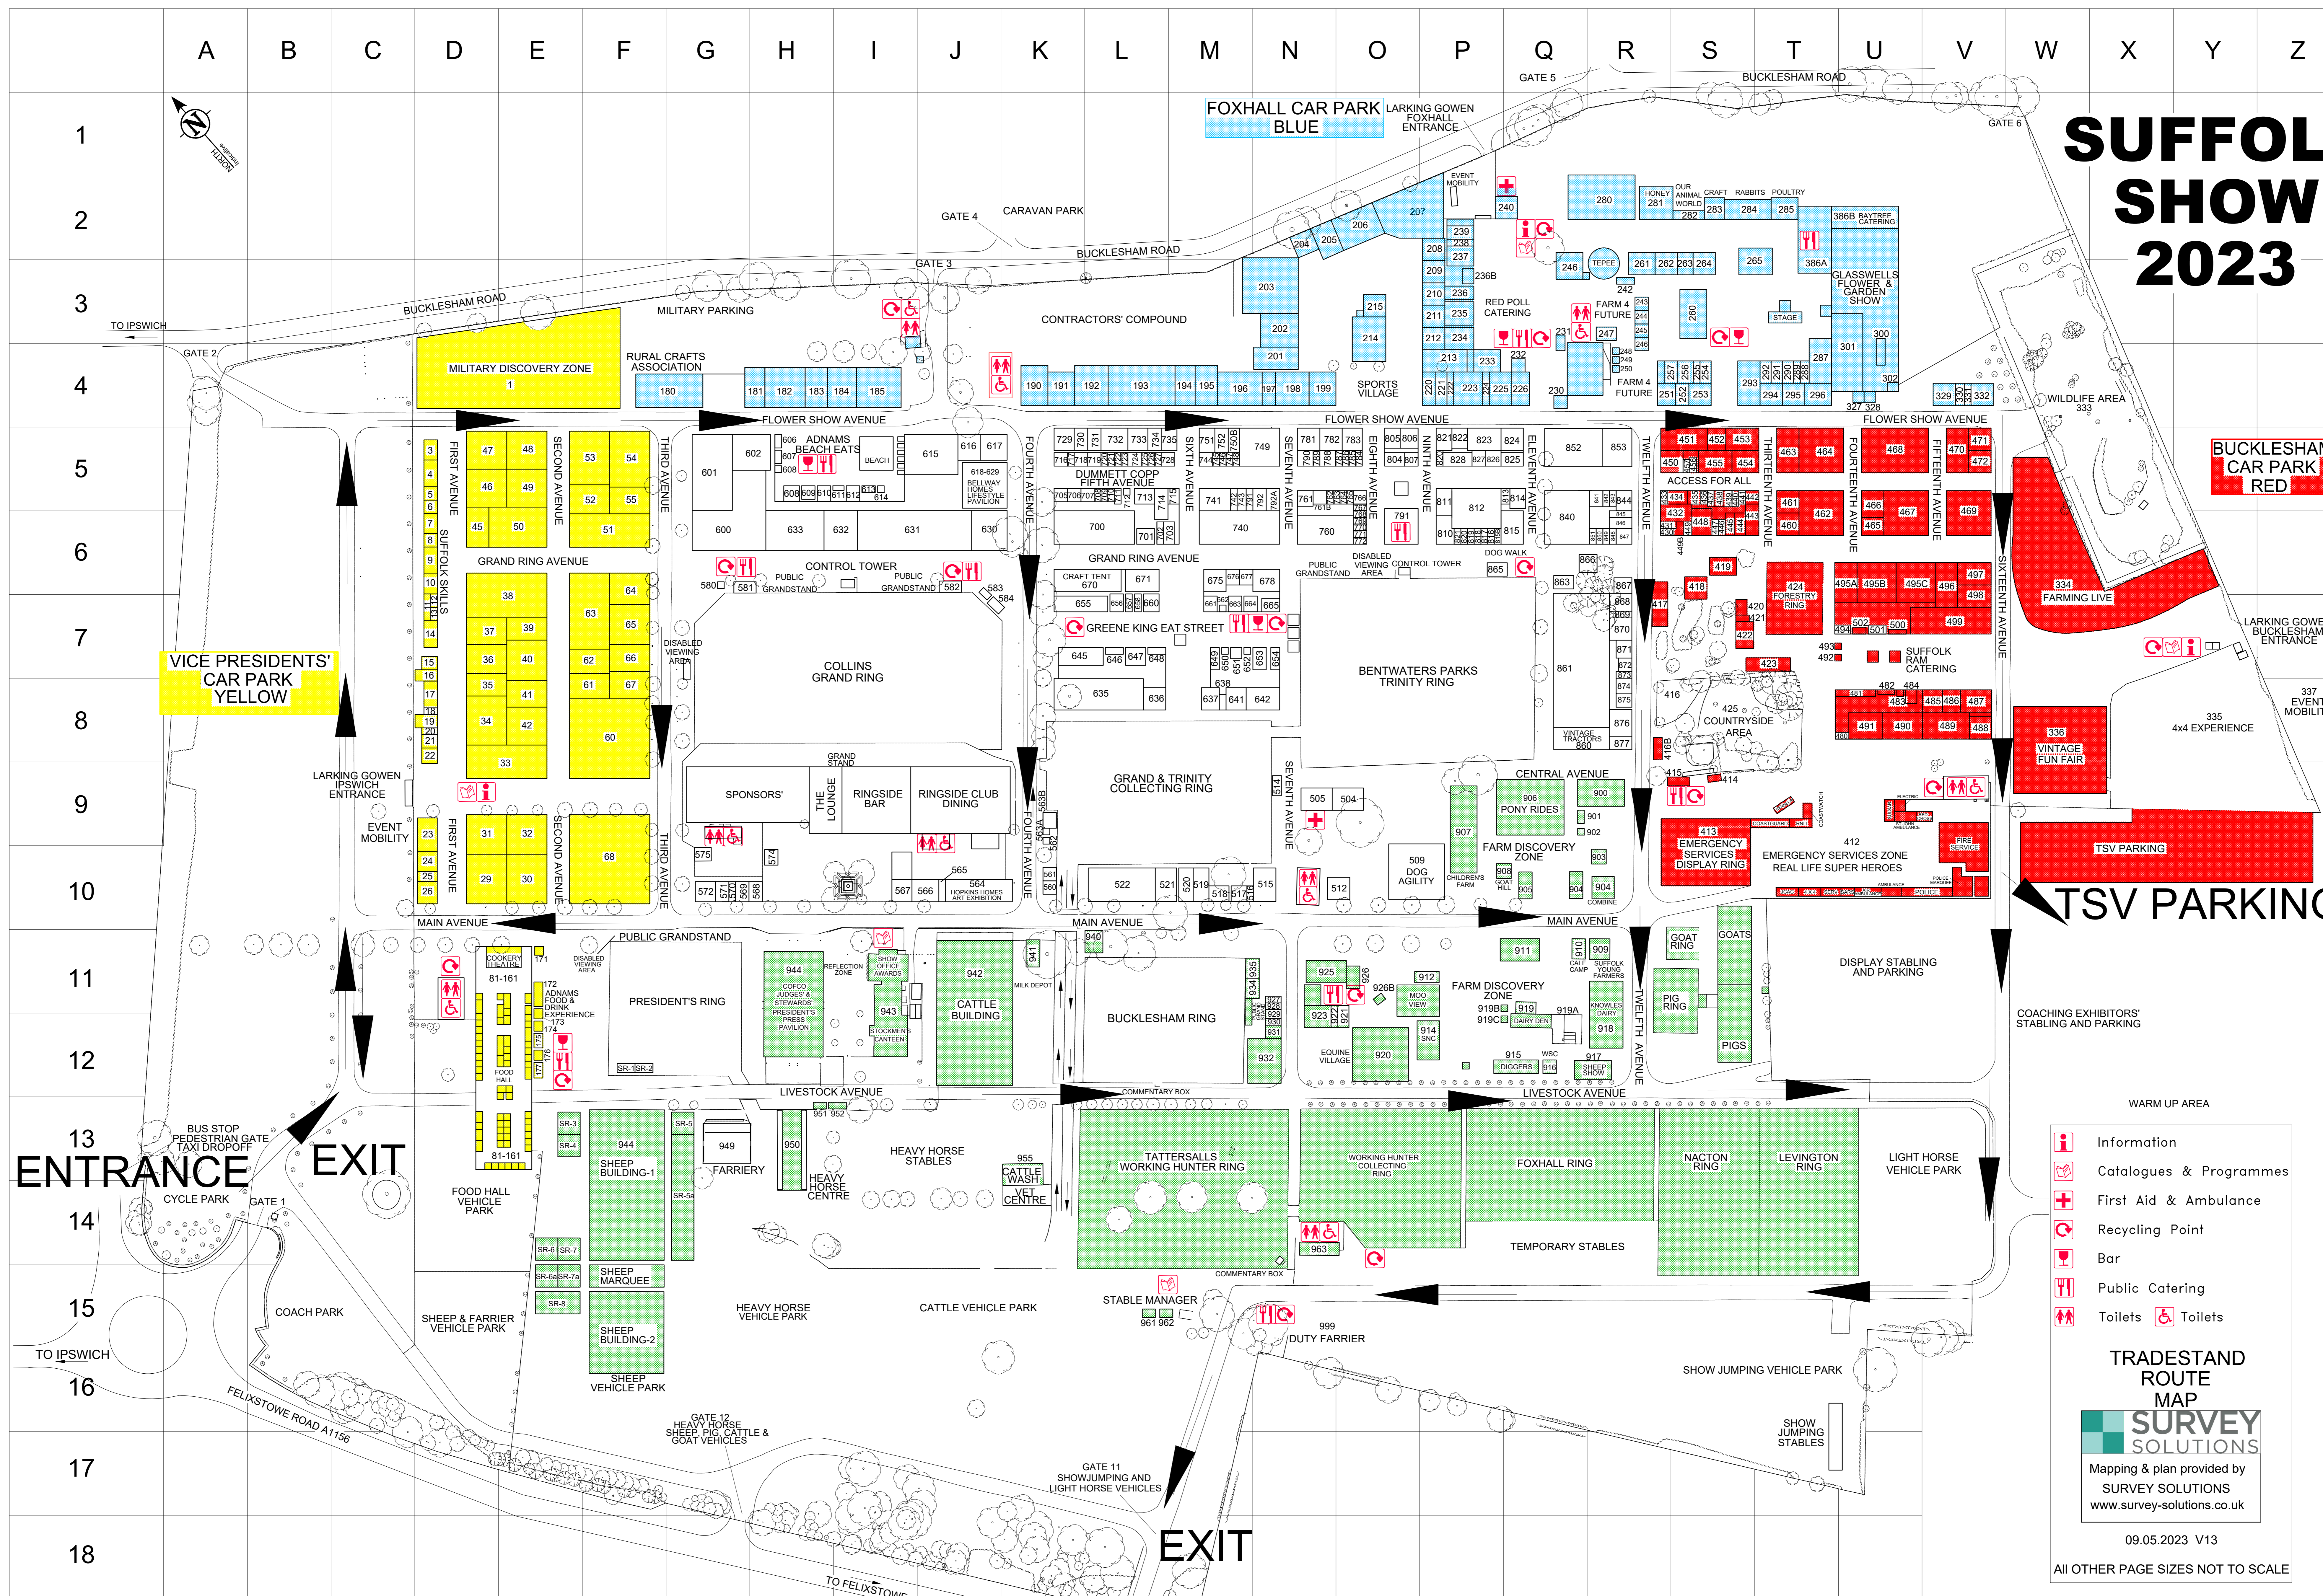

SUFFOLK SHOW 2023

SUFFOLK AGRICULTURAL ASSOCIATION, TRINITY PARK, FELIXSTOWE ROAD, IPSWICH, IP3 8UH.